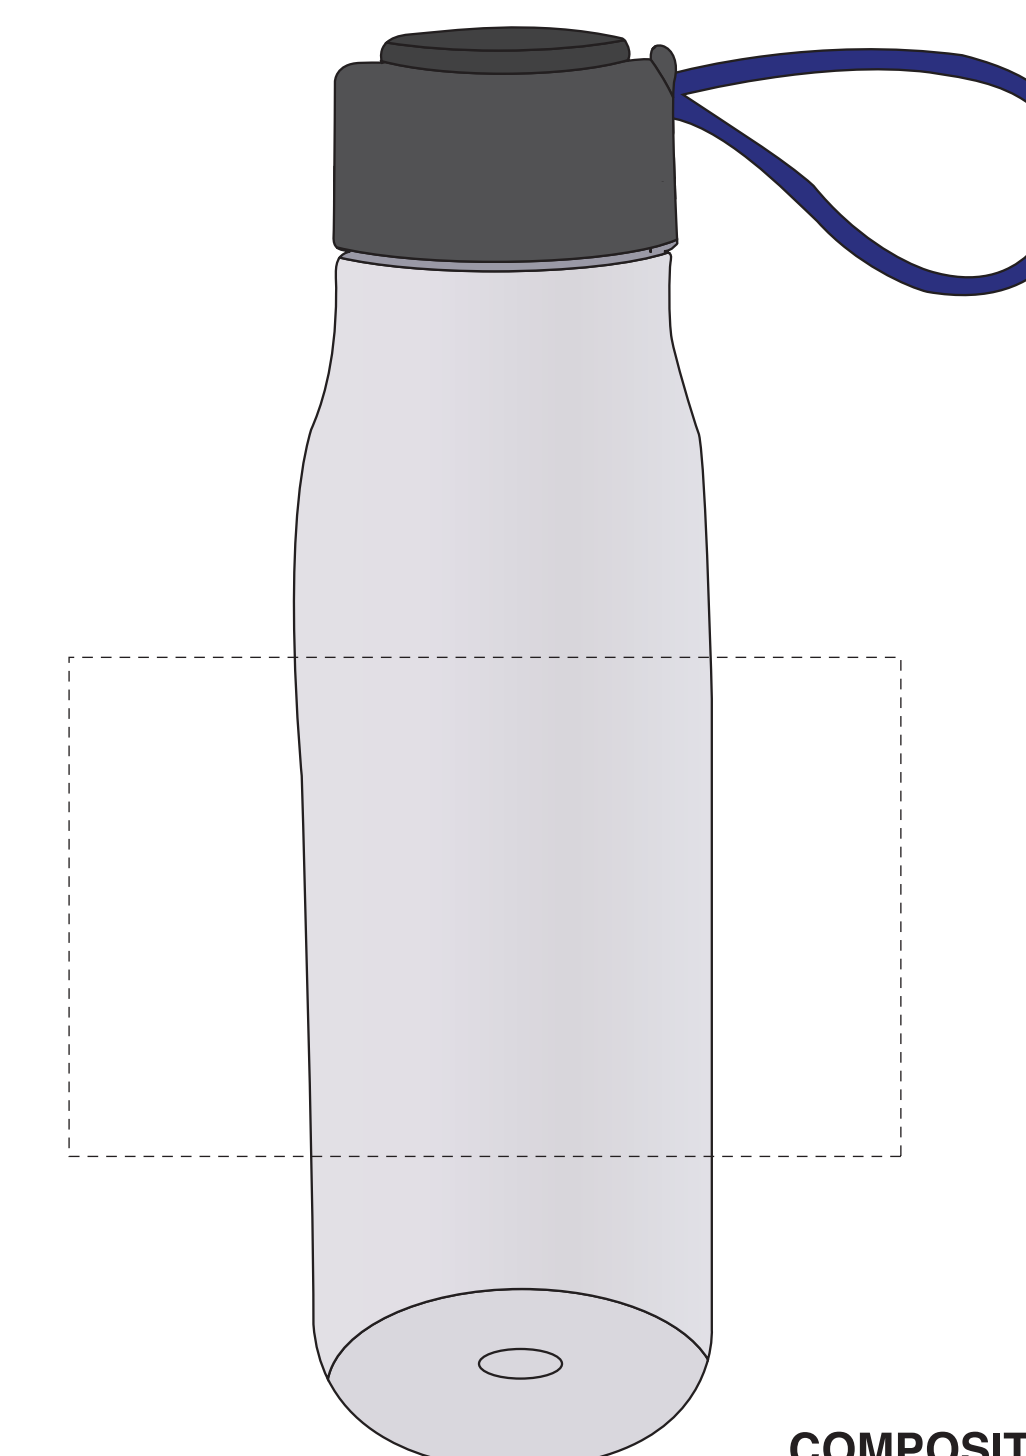

COMPOSITE NOT ACTUAL SIZE

FOR 2 SIDED/ 2 COLOR

FPO

COMPOSITE NOT ACTUAL SIZE

Dashed Line For Imprint Area Only. Will Not Print.

Wraparound

FPO

Dashed Line For Imprint Area Only. Will Not Print.